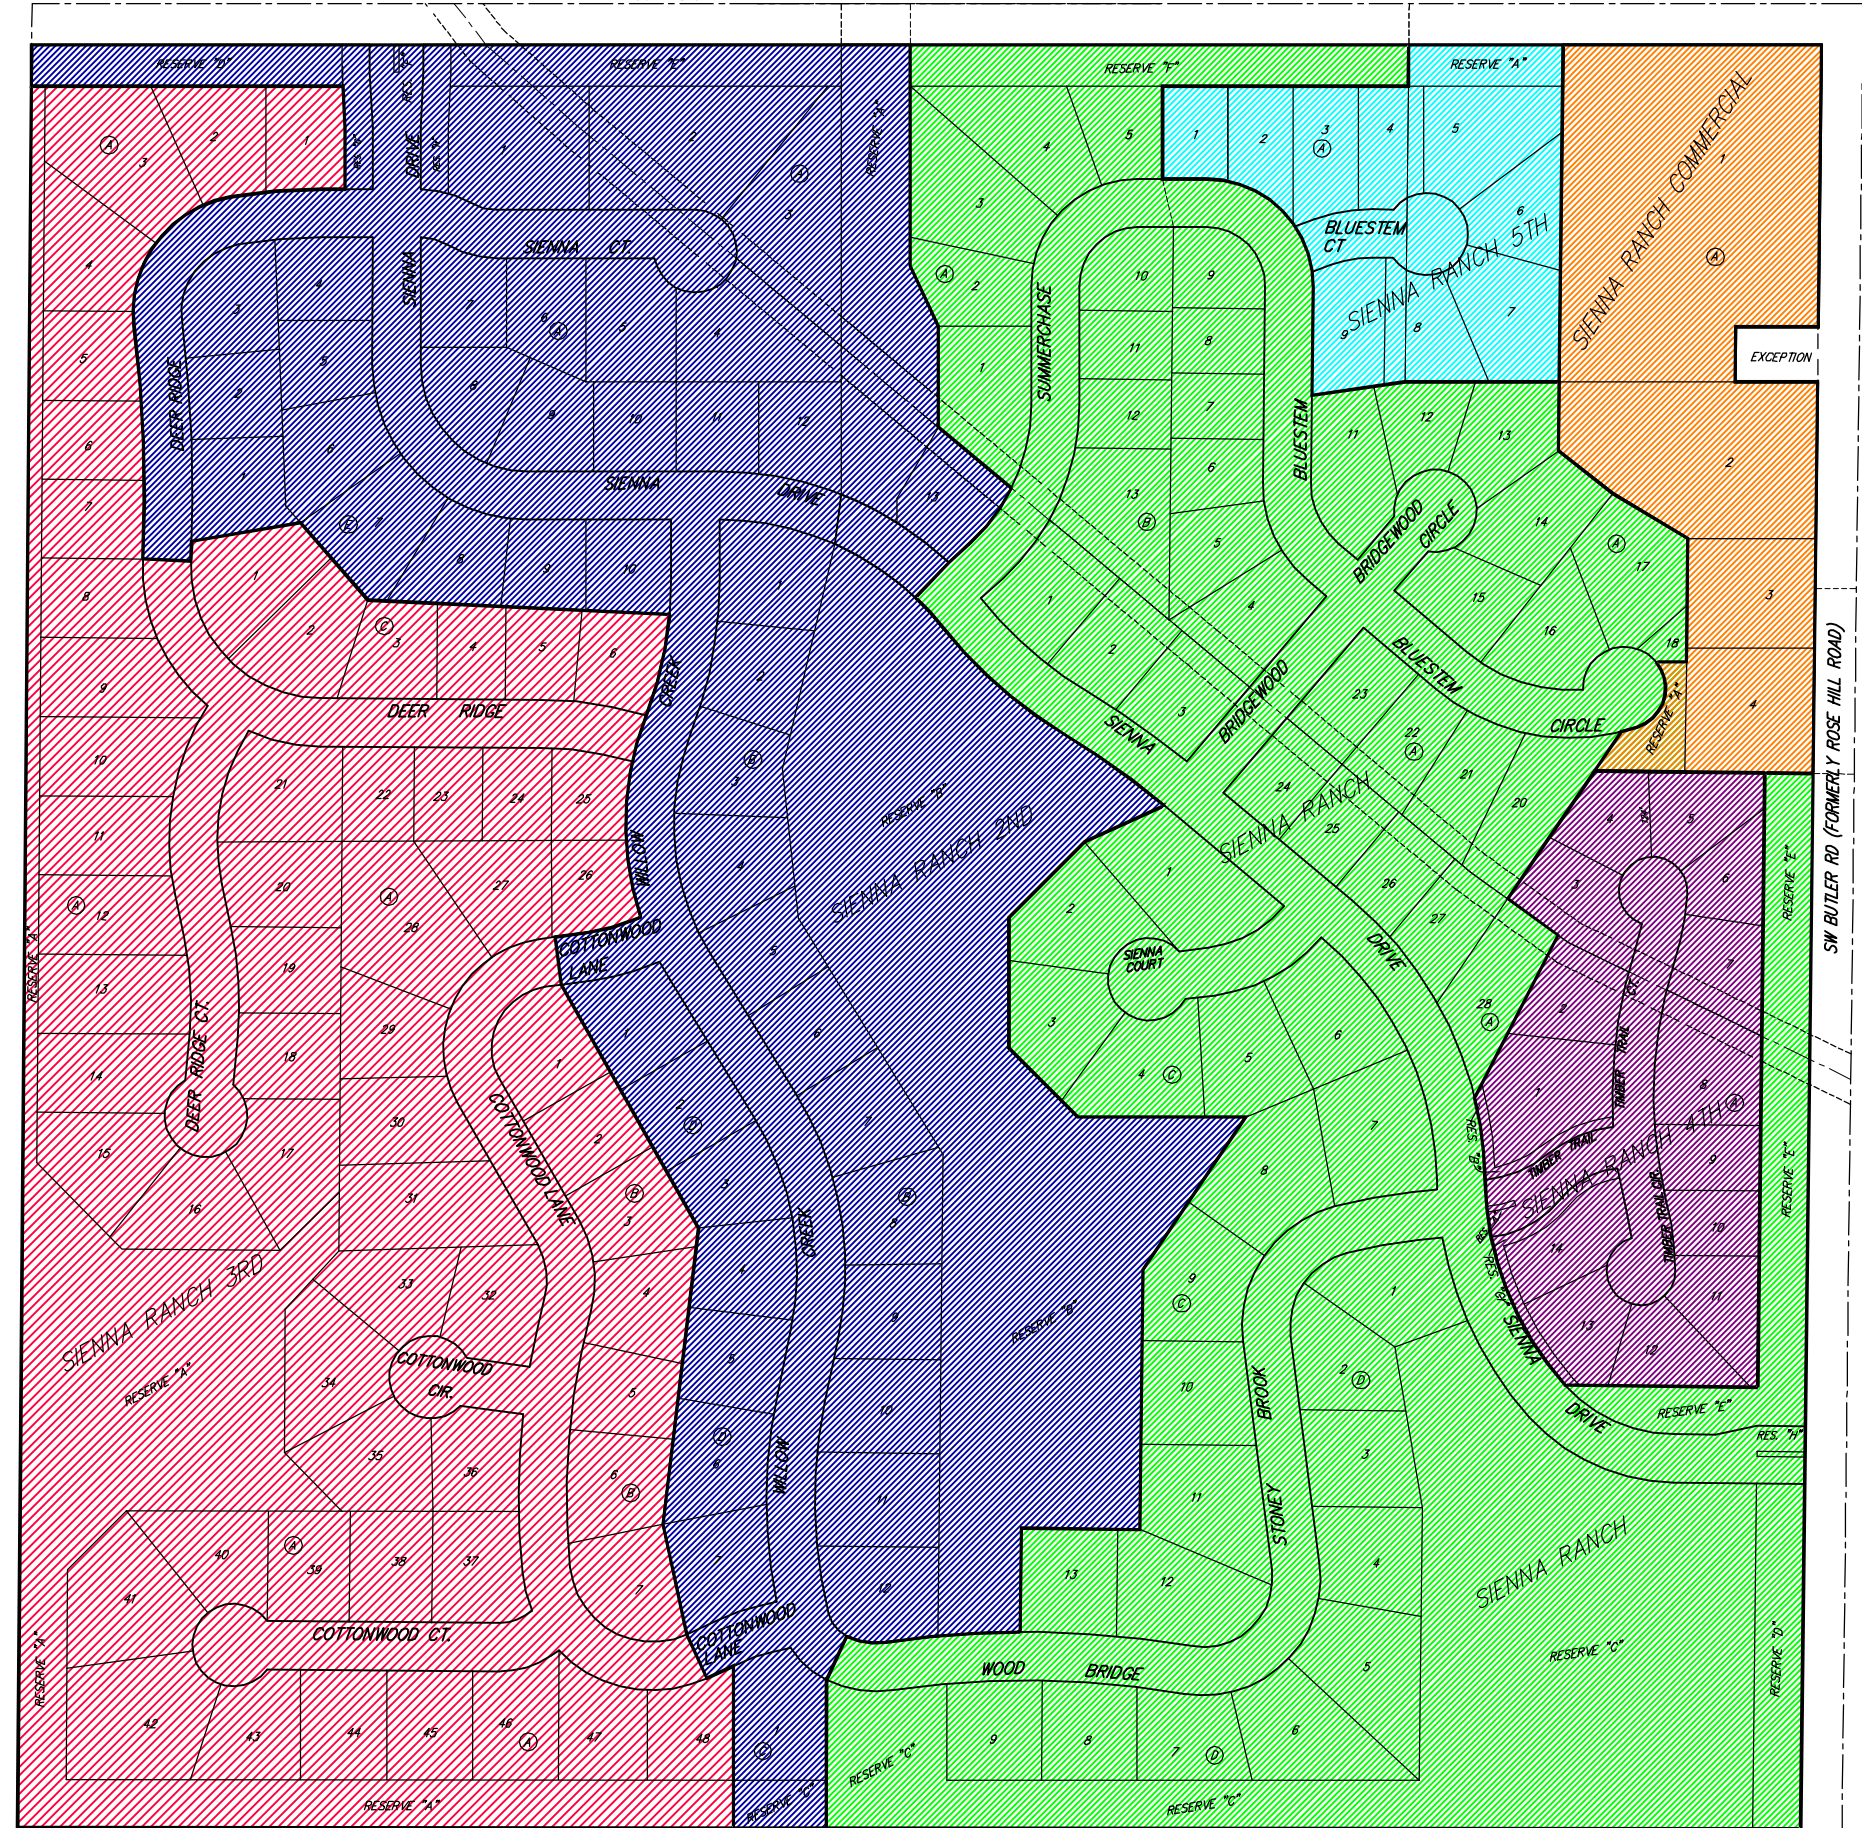

SIENNA RANCH, SIENNA RANCH 2ND, SIENNA RANCH 3RD, SIENNA RANCH 4TH, & SIENNA RANCH 5TH ADDITIONS

ROSE HILL, BUTLER COUNTY, KANSAS

SW 150TH ST.

SW BUTLER RD (FORMERLY ROSE HILL ROAD)